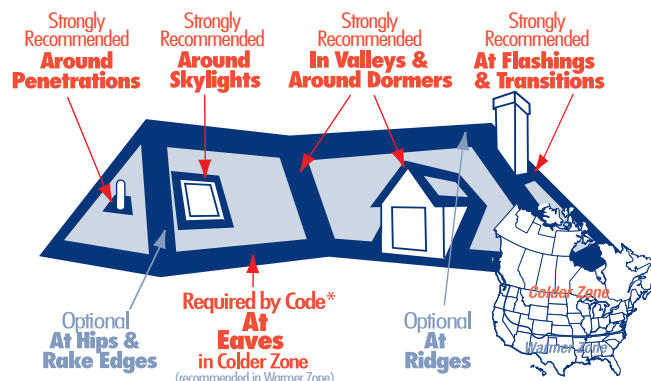

Dual Weather Fighter Filter™

Also Available:

Cobra® FASCIAFLOW Premium Intake Ventilation

Today's solution to a 100-year-old problem!

• Makes it easy to install intake ventilation on tough-to-vent homes by replacing existing fascia board

Product Specifications: Size: 12" x 6" x 1.25" (3.7 m x 152 mm x 31.8 mm), NFA: 9 in² (58 cm²) per lineal ft., construction: PVC

"Protect Your Investment And Safeguard Vulnerable Areas"

- **Protect Your Property...** Help prevent wind-driven rain from leaking through the roof deck, or melting ice and snow (caused by ice dams in harsh winter climates) from leaking into property's interior
- **Add Extra Protection...** In valleys and at eave and rake edges—the most leak-prone areas of the roof. Strongly recommended for chronic problem areas like skylights, dormers, vent pipes, chimneys, and other flashing areas
- **Won't Leak...** Helps ensure a 100% watertight seal
- **Avoid Costly Repairs...** Due to staining on interior walls and ceilings
- **Better Appearance...** Fiberglass reinforcement helps resist wrinkling and buckling—lies flatter under shingles
- **Save Labor...** Split-back release film peels off in sections, for faster installation and superior property owner value
- **Peace Of Mind...** Up to a Lifetime Ltd. warranty when installed on Lifetime Shingle roofs†