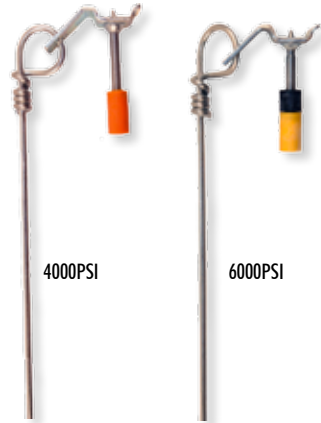

**Acoustical Hangers**

**NITROSET Pin & Clip Assembly**

For wire suspension hanging acoustical ceiling systems or other overhead fixtures and applications such as hanging lights.

Not regulated as a class 1 explosive.

For wire suspension hanging acoustical ceiling systems or other overhead fixtures and applications such as hanging lights.

Not regulated as a class 1 explosive.

PART NO.	PKG QTY	DESCRIPTION
<b>4000psi</b>		
CLAS322L	100	7/8" X .145 STRAIGHT SHANK PIN & CLIP WITHOUT SILENCER
CLAS325L	100	1" X .145 STRAIGHT SHANK PIN & CLIP WITHOUT SILENCER
CLAS332L	100	1-1/4" X .145 STRAIGHT SHANK PIN & CLIP WITHOUT SILENCER
<b>6000psi</b>		
CLASS25LS	100	1" X .152 - .130 STEP SHANK PIN & CLIP WITH SILENCER
CLASS32LS	100	1-1/4" X .152 - .130 STEP SHANK PIN & CLIP WITH SILENCER
<b>PART NO.</b>		
<b>PKG QTY</b>		
<b>DESCRIPTION</b>		
CLU222	100	7/8" X .145 ANGLE PIN & CLIP ASSEMBLY

**NITROSET Pre-Tied Wire to Clips**

Pre-tied Nitroset pins and clips.

Special ties and longer lengths available.

Not regulated as a class 1 explosive.

Custom pins and clip combinations are available upon request.