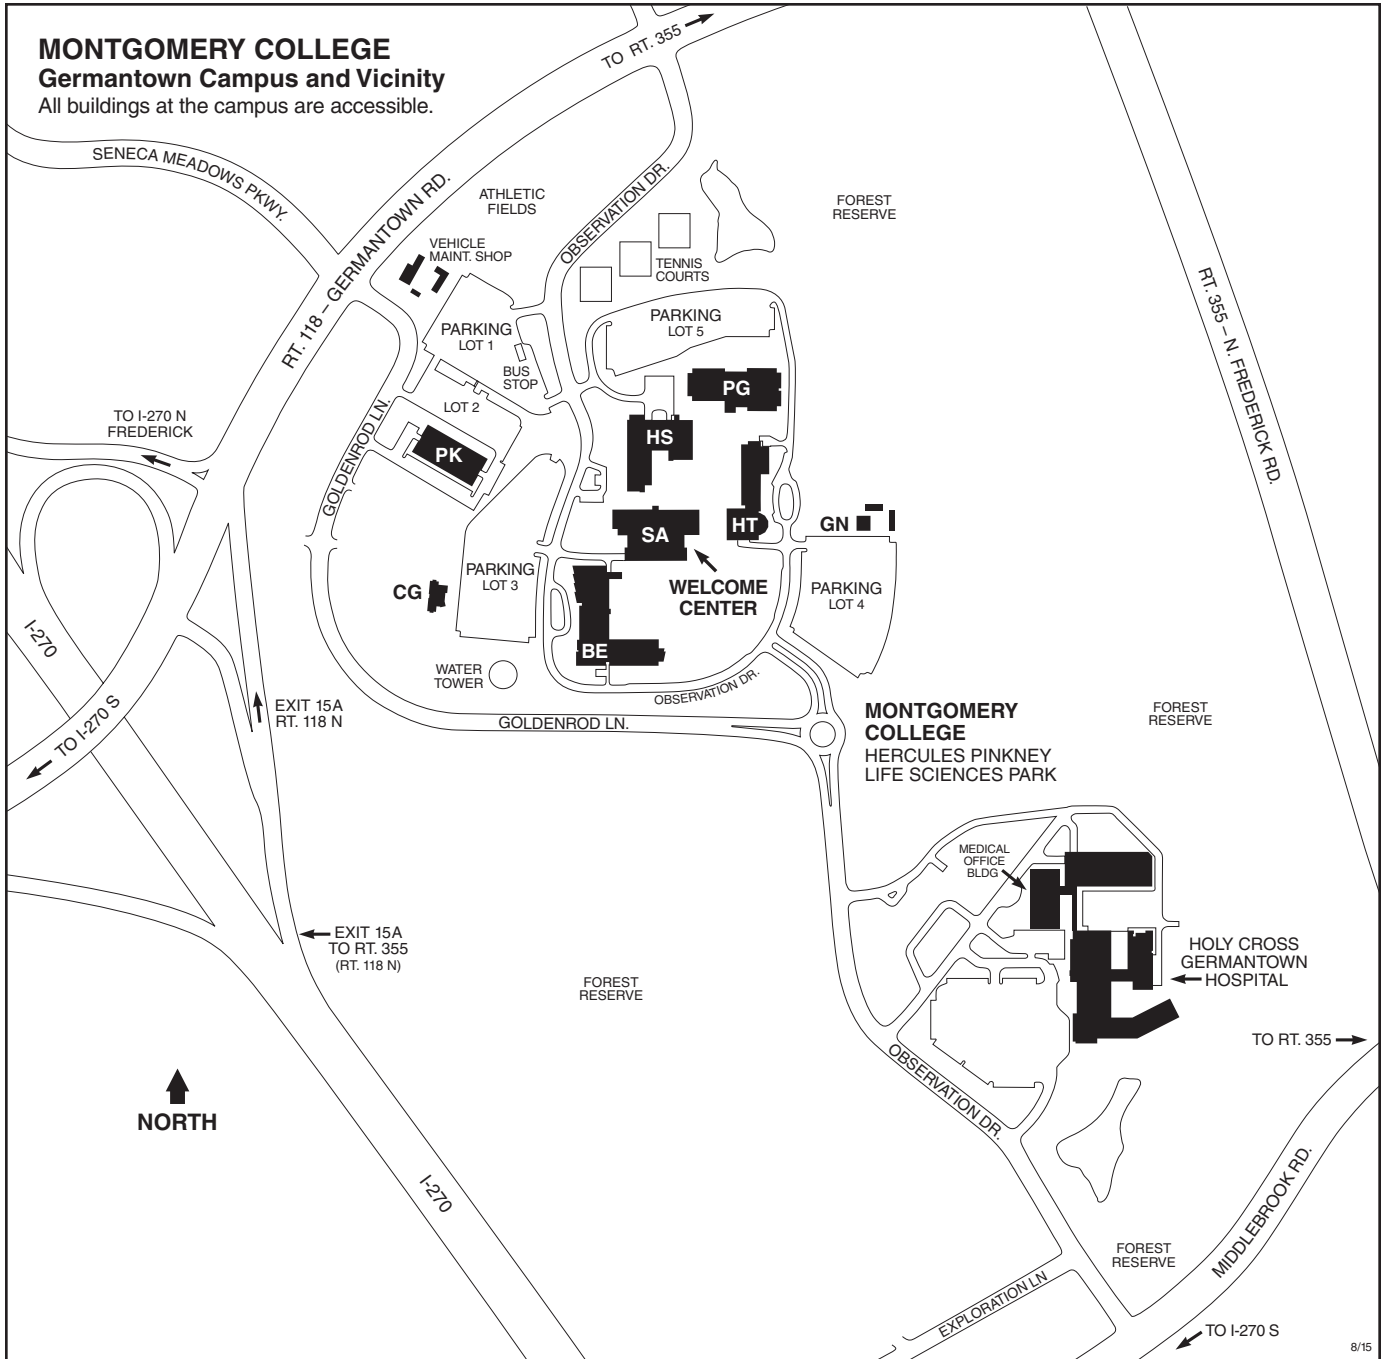

MONTGOMERY COLLEGE

Germantown Campus and Hercules Pinkney Life Sciences Park

Montgomery College Germantown Campus

20200 Observation Drive
 Germantown, MD 20876
 240-567-7700

montgomerycollege.edu

For updates to campus maps, visit
montgomerycollege.edu/maps

Legend of Buildings

(as of August 2015)

- BE Bioscience Education Center
 - Conference Center
- CG Child Care Center
- GN Greenhouse
- HS Humanities and Social Sciences Building
 - Bookstore
 - Cafeteria
 - Workforce Development & Continuing Education (WD&CE)

- HT High Technology and Science Center
 - Globe Hall
- PG Physical Education Building
- PK Paul Peck Academic and Innovation Building
 - Germantown Innovation Center
- SA Science and Applied Studies Building
 - Admissions Office
 - Security Office
 - Welcome Center